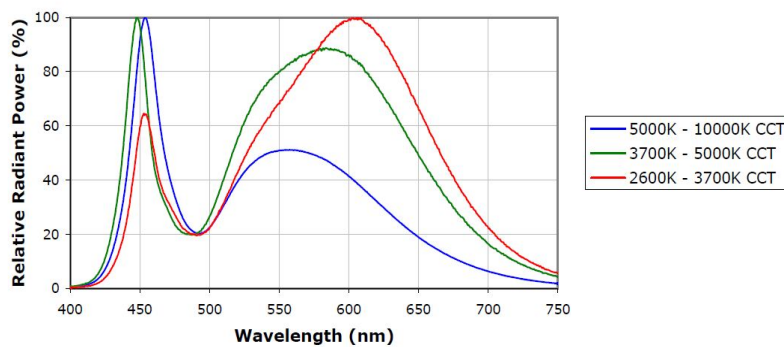

### Technical details

Spectrum:	Neutral WHITE 3700K
Working mode:	Strobe or continuous mode
Power Supply:	max 700 mA
Operating Temperature Range:	0...40°C
Body material:	Black anodized Aluminium
Available lens:	8°, 30°, 46°
Cable:	5 m
Cooling method:	Natural air cooling.
Conformed standards:	CE
Available colors (XX):	Neutral White (NW) Red(RD) Blue(BL) Green(GR) UltraViolet(UV)